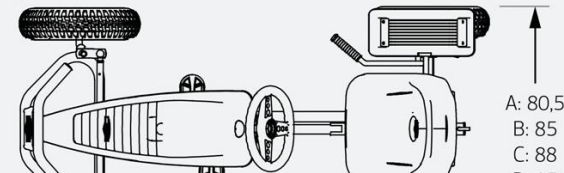

*All sizes in cm

BERGTOYS.COM