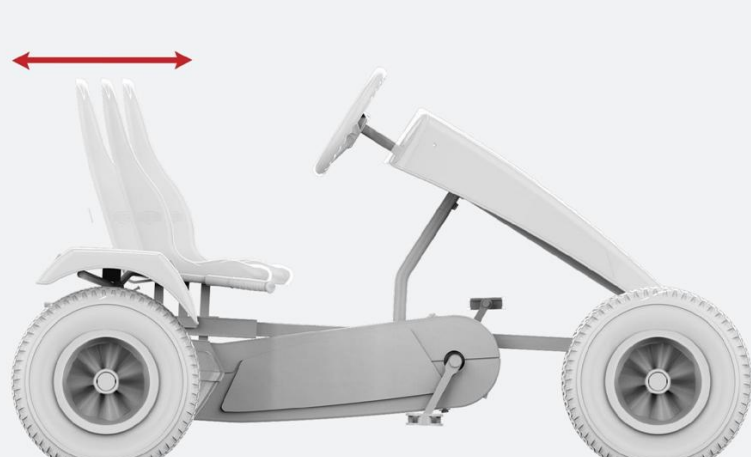

BERG X-TREME

Off-road

Comfortable seat

Especially designed for taller people

Packaging Theme: 100x58x41,5cm
Dimensions Weight: 30,6kg

For further details see page 26 & 27

age 5+

BERGTOYS.COM

1. BFR & BFR-3 FRAME

Inspiring Active Play

The BFR-system incorporates a freewheel. Which means that the pedals do not turn when the kart is moving and you stop pedaling. Resulting in a very safe ride.

The ultimate quality go-kart!

BERGTOYS.COM

4. ADJUSTABLE SEAT

Inspiring Active Play

Every BERG Frame has an adjustable seat. The seat can be set in 6 (XL Frame) or 8 (XXL Frame) different positions resulting in many years of driving pleasure!

BERGTOYS.COM

5. SWING AXLE

Inspiring Active Play

BERG Go-karts are designed to be suitable for all terrains. Smooth, bumpy, hard or soft ground. It's no problem for this ride-on!

Thanks to the swing axle all 4 wheels will stay in contact with the ground and this gives you optimal grip and control.

BERGTOYS.COM

3. XXL-FRAME

Inspiring Active Play

The ultimate quality go-kart!

BERGTOYS.COM

The ultimate quality go-kart!

BERGTOYS.COM

BERG XL-RIDE ONS DATA

Inspiring Active Play

General

Recommended age	5+
Max user height	2m
Max user weight	100 kg
Parental supervision required	Yes
Safety mark	CE
Assembly time	<30 min
Min. length user	125 cm
Max. length user	200 cm

Warranty

	Consumer	Leisure
Frame (broken)	2* years	1 year
Parts	2 years	1 year
Tires, chain	0 years	0 years

Technical characteristics

Gears	1 or 3
Tyre type	Pneumatic tyres
Frame material	Steel
Forward and backward	Yes
Braking system	BFR/BF
Parking brake	Yes
Transmission	BFR/BF
Ball bearings	Yes
Swing axle	Yes
Adjustable seat	Yes
Adjustable steering wheel	No
Trailer connection	Yes
Tubeless	Yes