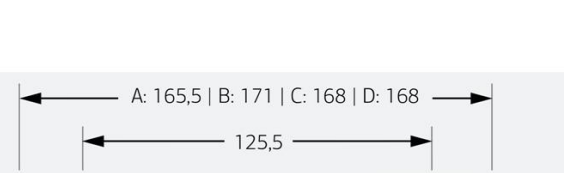

*All sizes in cm

BERGTOYS.COM