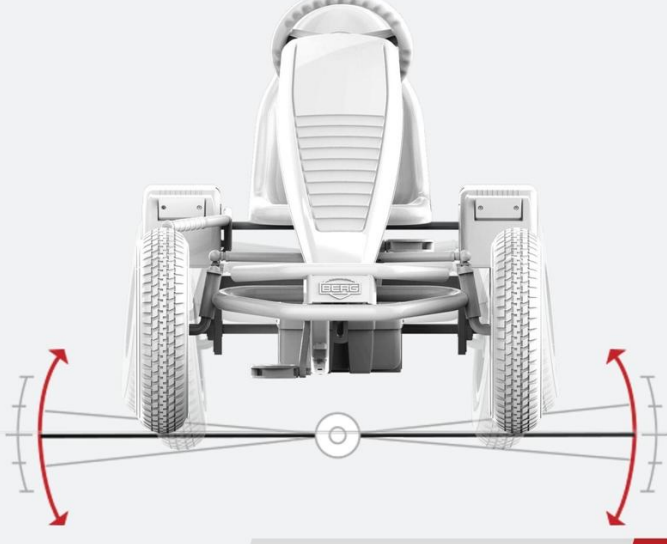

5. SWING AXLE

Inspiring Active Play

BERG Go-karts are designed to be suitable for all terrains. Smooth, bumpy, hard or soft ground. It's no problem for this ride-on!

Thanks to the swing axle all 4 wheels will stay in contact with the ground and this gives you optimal grip and control.

BERGTOYS.COM