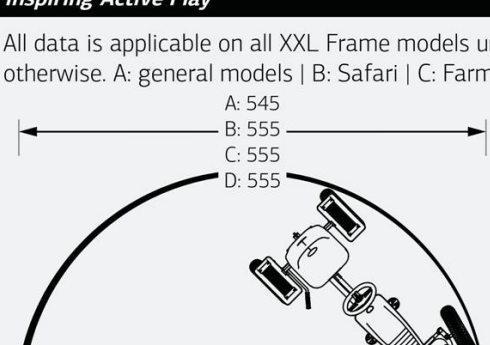

BERG XL-RIDE ONS DATA

Inspiring Active Play

All data is applicable on all XXL Frame models unless indicated otherwise. A: general models | B: Safari | C: Farm models | D: Hybrid

A: 545
B: 555
C: 555
D: 555