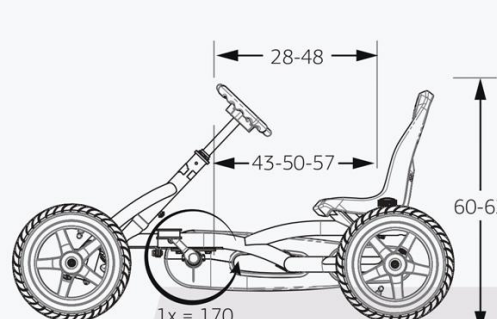

BERG BUDDY DATA

Great performance, great adventures

The following data is applicable on all Buddy versions.

*All dimensions in cm

BERGTOYS.COM

BERG BUDDY DATA

Great performance, great adventures

General	
Recommended age	3 - 8 years
Min user height	100 cm
Max user height	130 cm
Max user weight	50 kg
Parental supervision necessary	Yes
Safety mark	CE
Assembly time	±30 min
Physical characteristics	
Length	115 cm
Width	69 cm
Height	63 cm
Warranty	
Frame	2 years
Parts	2 years
Tyres	0 years

Technical characteristics	
Gears	N.A.
Tyre type	
Frame material	
Forward and backward	Yes
Braking system	BFR
Parking brake	N.A.
Transmission	BFR
Ball bearings	Yes
Swing axle	Yes
Adjustable seat	Yes
Adjustable steering wheel	Yes
Trailer connection	N.A.

Packaging	
Dimensions	73x68x26 / 73x71x26 (BMW Street Racer)
Cardboard in packaging	1.80 kg
Synthetic material in packaging	0.45 kg
Hardboard in packaging	0 kg
Number on Euro pallet	15 pieces (BMW Street Racer | 12 pieces)

BERGTOYS.COM