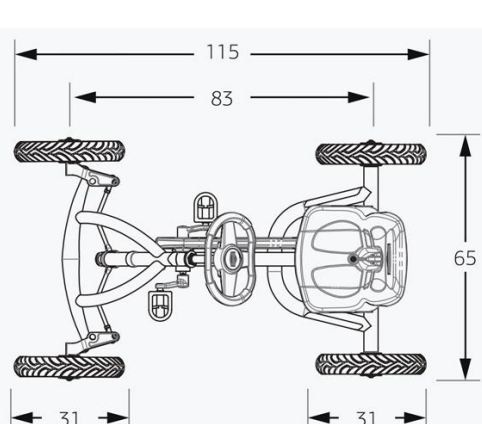

BERG BUDDY DATA

Great performance, great adventures

The following data is applicable on all Buddy versions.

*All dimensions in cm

BERGTOYS.COM

BERG BUDDY DATA

Great performance, great adventures

General	
Recommended age	3 - 8 years
Min user height	100 cm
Max user height	130 cm
Max user weight	50 kg
Parental supervision necessary	Yes
Safety mark	CE
Assembly time	±30 min
Physical characteristics	
Length	115 cm
Width	69 cm
Height	63 cm
Warranty	
Frame	2 years
Parts	2 years
Tyres	0 years

Technical characteristics	
Gears	N.A.
Tyre type	
Frame material	
Forward and backward	Yes
Braking system	BFR
Parking brake	N.A.
Transmission	BFR
Ball bearings	Yes
Swing axle	Yes
Adjustable seat	Yes
Adjustable steering wheel	Yes
Trailer connection	N.A.

Packaging	
Dimensions	73x68x26 / 73x71x26 (BMW Street Racer)
Cardboard in packaging	1.80 kg
Synthetic material in packaging	0.45 kg
Hardboard in packaging	0 kg
Number on Euro pallet	15 pieces (BMW Street Racer | 12 pieces)

BERGTOYS.COM