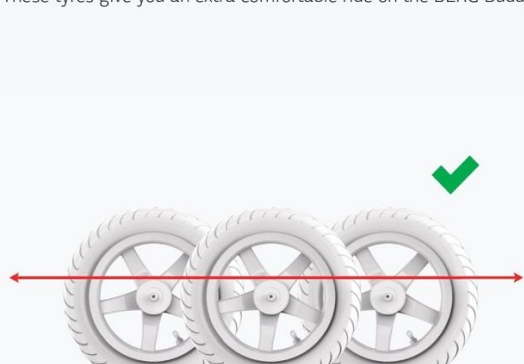

The BMW logo and the BMW word mark are trademarks of BMW AG and are used under license.

Experience years of carefree fun!

BERGTOYS.COM