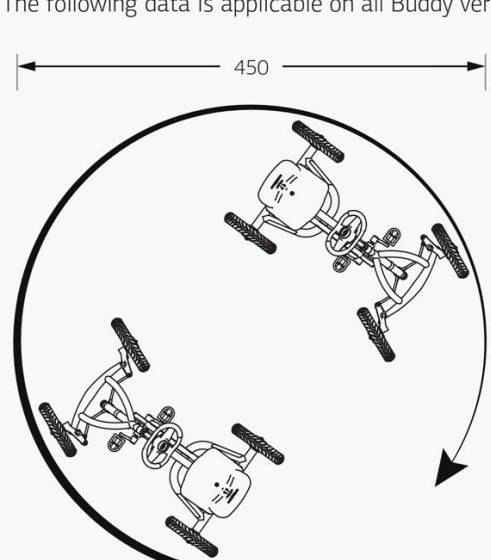

BERG BUDDY DATA

Great performance, great adventures

The following data is applicable on all Buddy versions.

*All dimensions in cm

BERGTOYS.COM

BERG BUDDY DATA

Great performance, great adventures

General	
Recommended age	3 - 8 years
Min user height	100 cm
Max user height	130 cm
Max user weight	50 kg
Parental supervision necessary	Yes
Safety mark	CE
Assembly time	±30 min
Physical characteristics	
Length	115 cm
Width	69 cm
Height	63 cm
Warranty	
Frame	2 years
Parts	2 years
Tyres	0 years

Technical characteristics	
Gears	N.A.
Tyre type	
Frame material	
Forward and backward	Yes
Braking system	BFR
Parking brake	N.A.
Transmission	BFR
Ball bearings	Yes
Swing axle	Yes
Adjustable seat	Yes
Adjustable steering wheel	Yes
Trailer connection	N.A.

Packaging	
Dimensions	73x68x26 / 73x71x26 (BMW Street Racer)
Cardboard in packaging	1.80 kg
Synthetic material in packaging	0.45 kg
Hardboard in packaging	0 kg
Number on Euro pallet	15 pieces (BMW Street Racer | 12 pieces)

BERGTOYS.COM