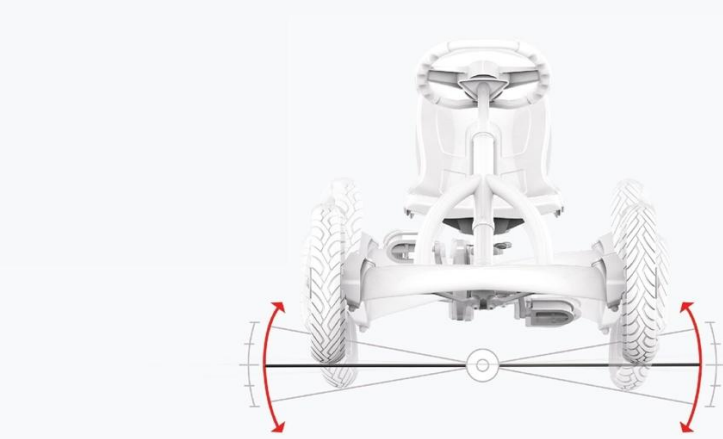

Experience years of carefree fun!

BERGTOYS.COM

4. PNEUMATIC TYRES

Great performance, great adventures

The BERG Buddy has pneumatic tyres. These tyres have less rolling resistance and make pedalling much lighter. This makes the ride extra smooth and fast.

These tyres give you an extra comfortable ride on the BERG Buddy.