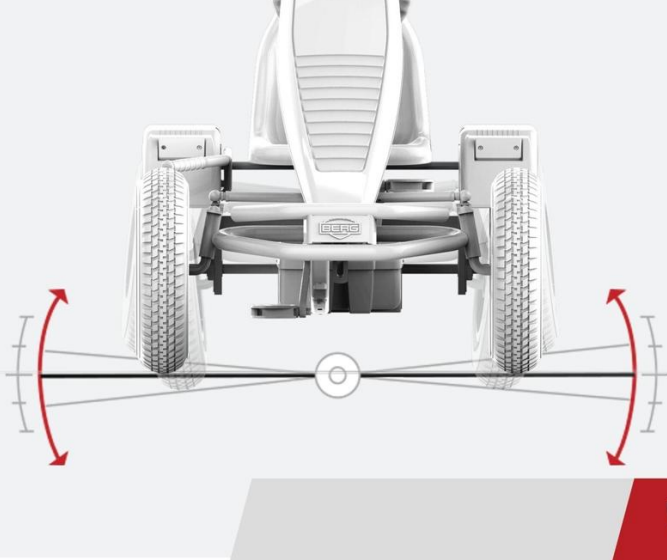

5. SWING AXLE

Inspiring Active Play

BERG Go-karts are designed to be suitable for all terrains. Smooth, bumpy, hard or soft ground. It's no problem for this ride-on!

Thanks to the swing axle all 4 wheels will stay in contact with the ground and this gives you optimal grip and control.

BERGTOYS.COM