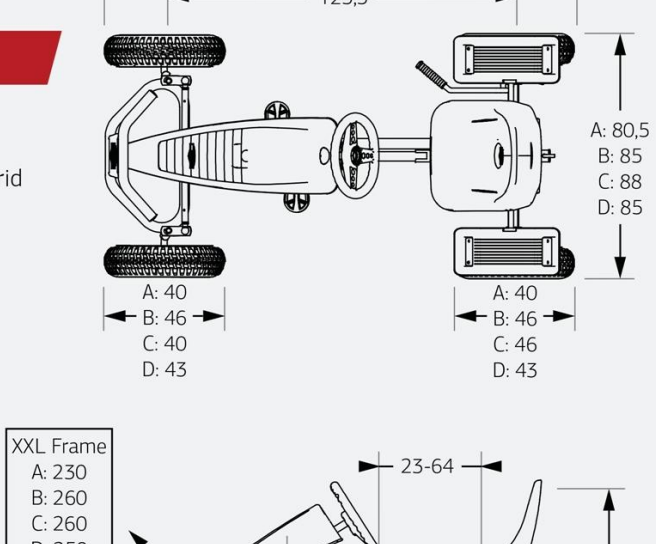

BERG XL-RIDE ONS DATA

Inspiring Active Play

All data is applicable on all XXL Frame models unless indicated otherwise. A: general models | B: Safari | C: Farm models | D: Hybrid