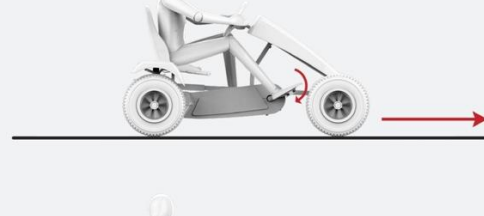

The ultimate quality go-kart!

BERGTOYS.COM