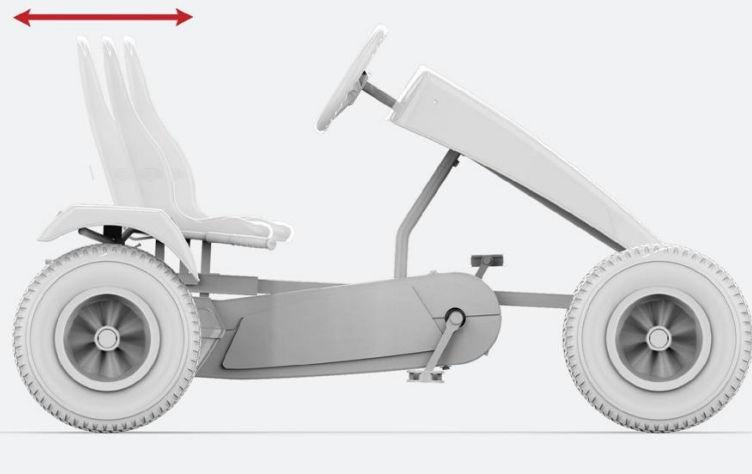

4. ADJUSTABLE SEAT

Inspiring Active Play