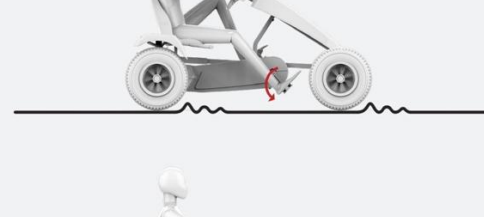

The ultimate quality go-kart!

BERGTOYS.COM