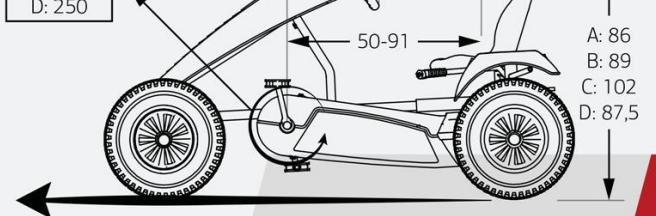

BERG XL-RIDE ONS DATA

Inspiring Active Play

All data is applicable on all XXL Frame models unless indicated otherwise. A: general models | B: Safari | C: Farm models | D: Hybrid