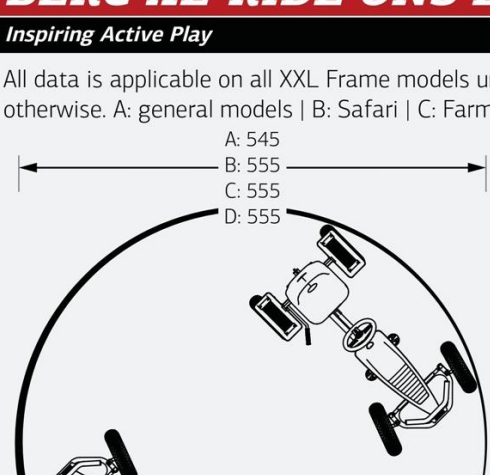

BERG XL-RIDE ONS DATA

Inspiring Active Play

All data is applicable on all XXL Frame models unless indicated otherwise. A: general models | B: Safari | C: Farm models | D: Hybrid