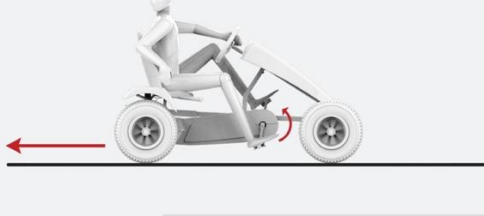

The ultimate quality go-kart!

BERGTOYS.COM