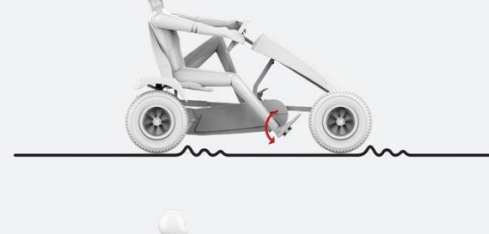

The ultimate quality go-kart!

BERGTOYS.COM