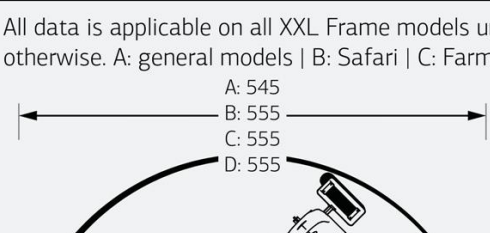

XXL Frame
A: 230
B: 260
C: 260
D: 250

*All sizes in cm

BERGTOYS.COM