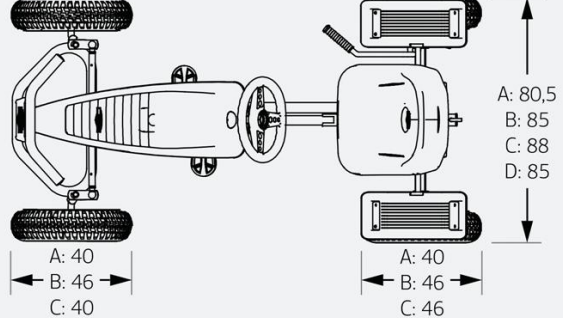

BERG XL-RIDE ONS DATA

Inspiring Active Play

All data is applicable on all XXL Frame models unless indicated otherwise. A: general models | B: Safari | C: Farm models | D: Hybrid