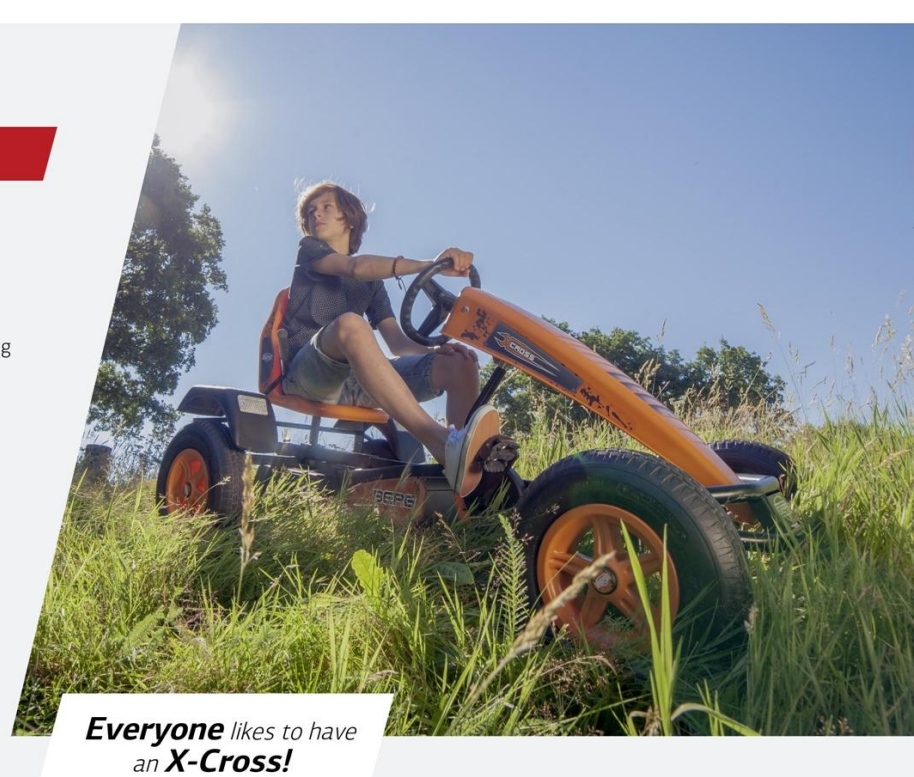

BERG X-CROSS

Off-road

Everyone likes to have an X-Cross!

Packaging Theme: 100x58x31,5cm
Weight: 22,2kg

For further details see page 26 & 27

age 5+

BERGTOYS.COM

1. BFR & BFR-3 FRAME

Inspiring Active Play

The BFR-system incorporates a freewheel. Which means that the pedals do not turn when the kart is moving and you stop pedaling. Resulting in a very safe ride.

Next to the BFR-system most themes are also suitable for a BFR-3 system. On every page in this brochure you can find if a BFR-3 system is also an option for that particular theme.

The ultimate quality go-kart!

BERGTOYS.COM

4. ADJUSTABLE SEAT

Inspiring Active Play

Every BERG Frame has an adjustable seat. The seat can be set in 6 (XL Frame) or 8 (XXL Frame) different positions resulting in many years of driving pleasure!