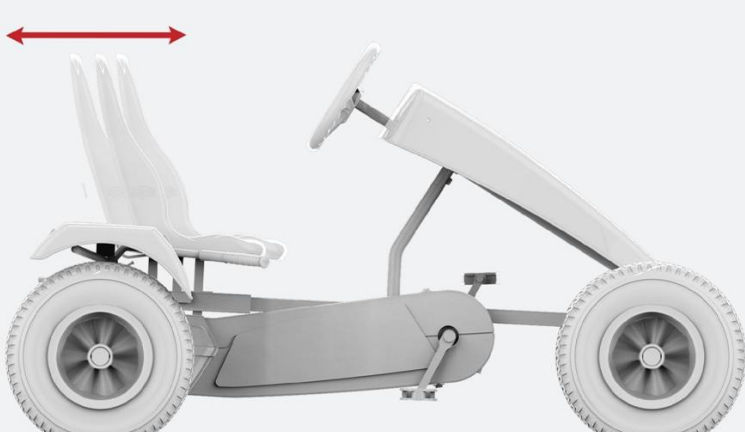

4. ADJUSTABLE SEAT

Inspiring Active Play