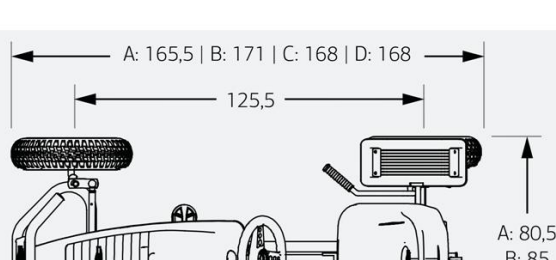

BERG XL-RIDE ONS DATA

Inspiring Active Play

All data is applicable on all XXL Frame models unless indicated otherwise. A: general models | B: Safari | C: Farm models | D: Hybrid

A: 545
B: 555
C: 555
D: 555

XXL Frame
A: 230
B: 260
C: 260
D: 250