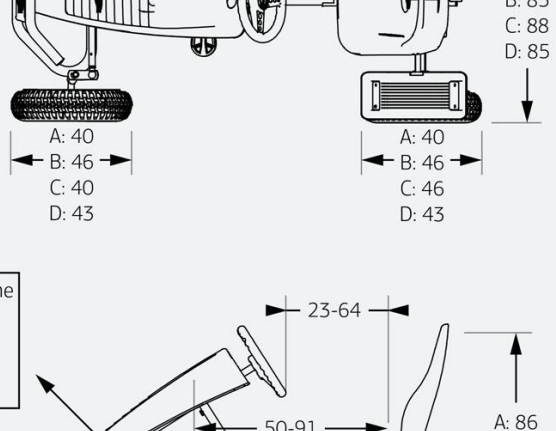

*All sizes in cm

BERGTOYS.COM