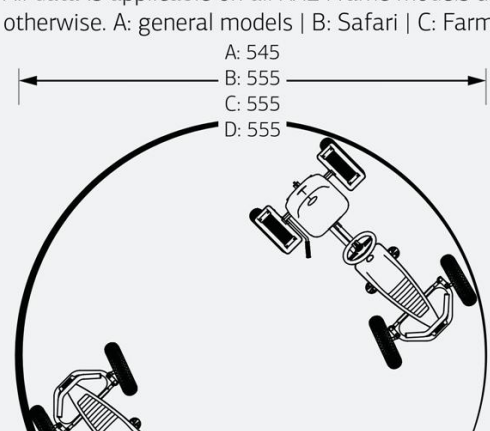

BERG XL-RIDE ONS DATA

Inspiring Active Play

All data is applicable on all XXL Frame models unless indicated otherwise. A: general models | B: Safari | C: Farm models | D: Hybrid

A: 545
B: 555
C: 555
D: 555

XXL Frame
A: 230
B: 260
C: 260
D: 250