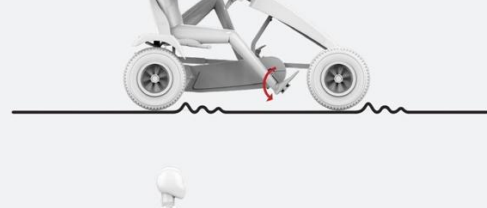

The ultimate quality go-kart!

BERGTOYS.COM