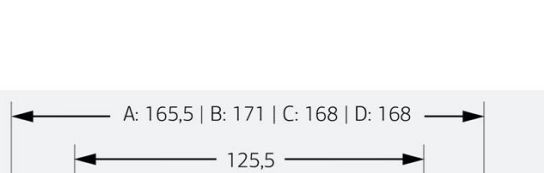

*All sizes in cm

BERGTOYS.COM