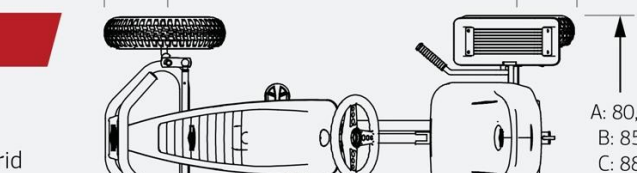

BERG XL-RIDE ONS DATA

Inspiring Active Play

All data is applicable on all XXL Frame models unless indicated otherwise. A: general models | B: Safari | C: Farm models | D: Hybrid