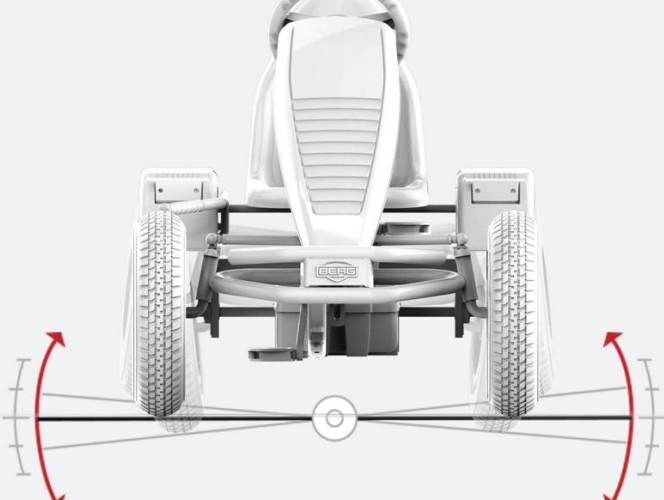

5. SWING AXLE

Inspiring Active Play

BERG Go-karts are designed to be suitable for all terrains. Smooth, bumpy, hard or soft ground. It's no problem for this ride-on!

Thanks to the swing axle all 4 wheels will stay in contact with the ground and this gives you optimal grip and control.

BERGTOYS.COM