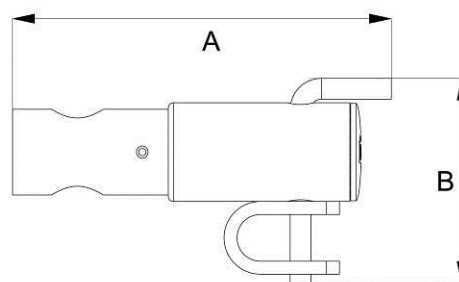

www.bergtoys.com

Buddy Towbar

16.24.30.00

Sizes	A: 13 cm	B: 11 cm	C: 4 cm
Box weight: 1 kg	Box dimension: 16x14x4,5 cm	Quantity per pallet:	
EAN-code:	8715839042092		

Buddy Towbar

- Fit's all Buddy models
- Specially designed for the Buddy and Junior trailer
- Easy to attach due to enclosed screws
- Easy to operate
- The spring plunger prevents the trailer from coming loose