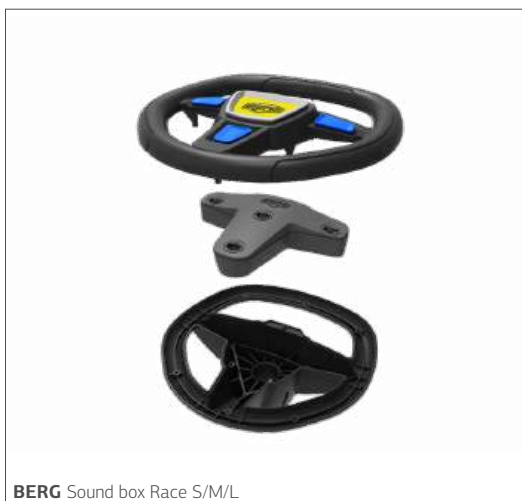

BERG Trailer S

BERG Sound box Race S/M/L