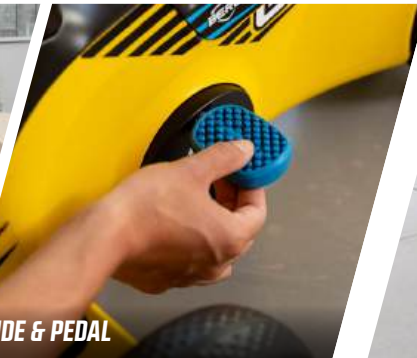

BERG GO² Retro Pink

FEATURES OF THE BERG GO²:

WHISPER-QUIET TIRES

SAFE AND STABLE

ERGONOMIC DESIGN

RIDE & PEDAL

BERG GO²

General information