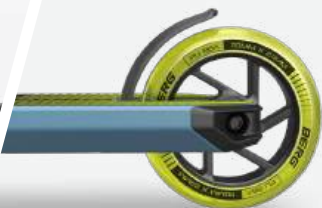

FEATURES OF THE BERG PROXUS X1:

AIRCRAFT GRADE T6 ALUMINIUM FRAME

HARDENED STEEL FORK TIG WELDED

DURABLE STEEL HANDLEBAR

110MM ALUMINIUM WHEELS
ABEC-9 PRECISION BEARRINGS

BERG PROXUS X1**BLUE/LIME****GREEN/ORANGE****GREY/PINK****NEOCHROME/BLACK****General information**