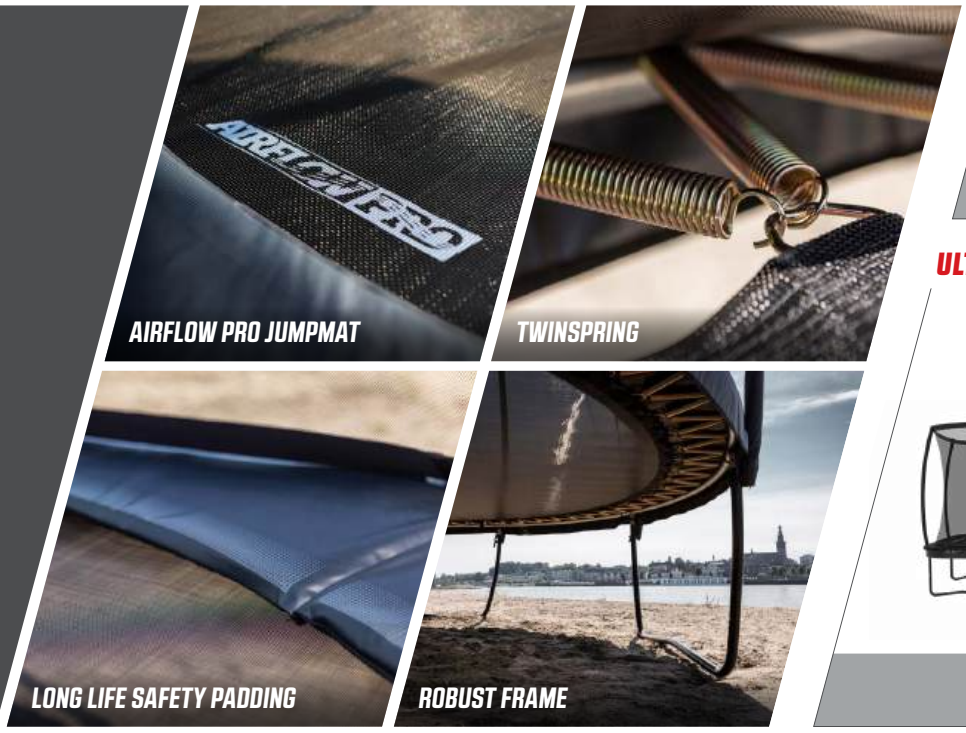

DEALER INFORMATION

Subject to printing and typographical errors.

CHAMPION

FEATURES OF THE BERG CHAMPION:

ROUND ○

Regular + Safety Net Deluxe

InGround+ Safety Net Deluxe

InGround